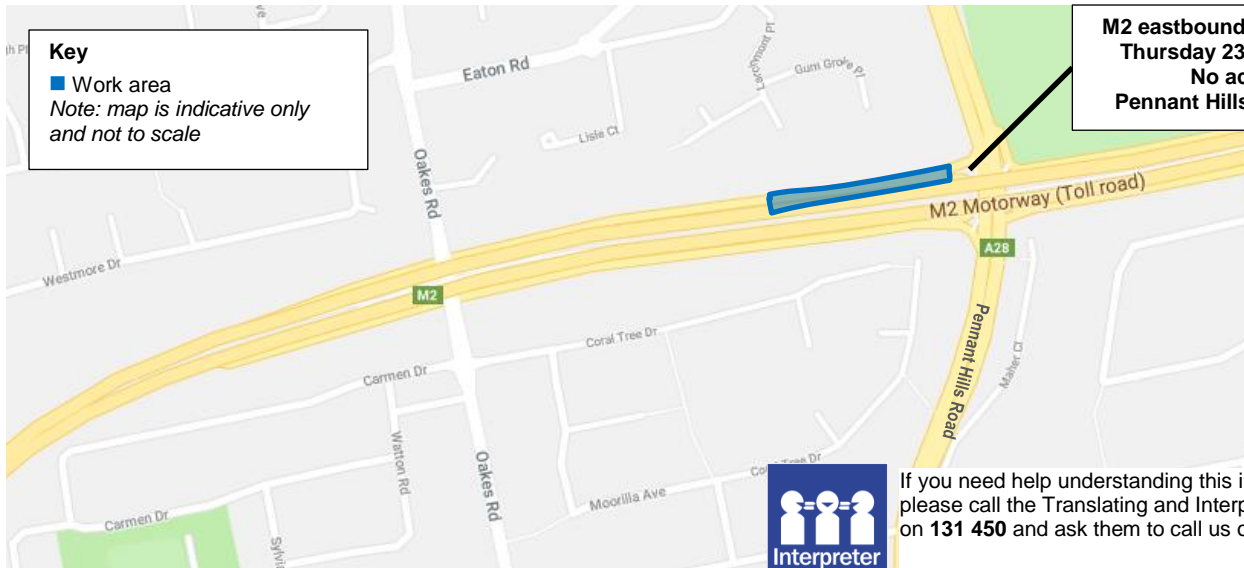

Dear resident,

19 May 2019

Ref: N0202m

Hills M2 Motorway ramp closures

As part of ongoing work to upgrade the Hills M2 ramps at Pennant Hills Road, there will be closures of the ramps at night.

To minimise impacts to motorists, the eastbound on ramp to Pennant Hills Road will be closed on **Thursday 23 May 2019 from 9pm to 5am** for oversize deliveries. If work is delayed it will be done on the next available night shift. Detour routes are available at **www.northconnex.com.au**. Our construction work will be noisy at times but we will do everything we can to minimise its impact for residents.

Please allow extra travel time and visit livetraffic.com, download Live Traffic App or call the Transport Management Centre 132 701 for the latest traffic information. For more information on the work call **1800 997 057** (24 hours) or email enquiries@northconnex.com.au.

The NorthConnex Team

Key

■ Work area

*Note: map is indicative only
and not to scale*

**M2 eastbound off ramp closed
Thursday 23 May 9pm-5am
No access to
Pennant Hills Road from M2**

If you need help understanding this information,
please call the Translating and Interpreting Service
on **131 450** and ask them to call us on **1800 997 057**

Key

- Detour route
- Closure of Hills M2 eastbound off ramp from Pennant Hills Road

Note: map is indicative only and not to scale