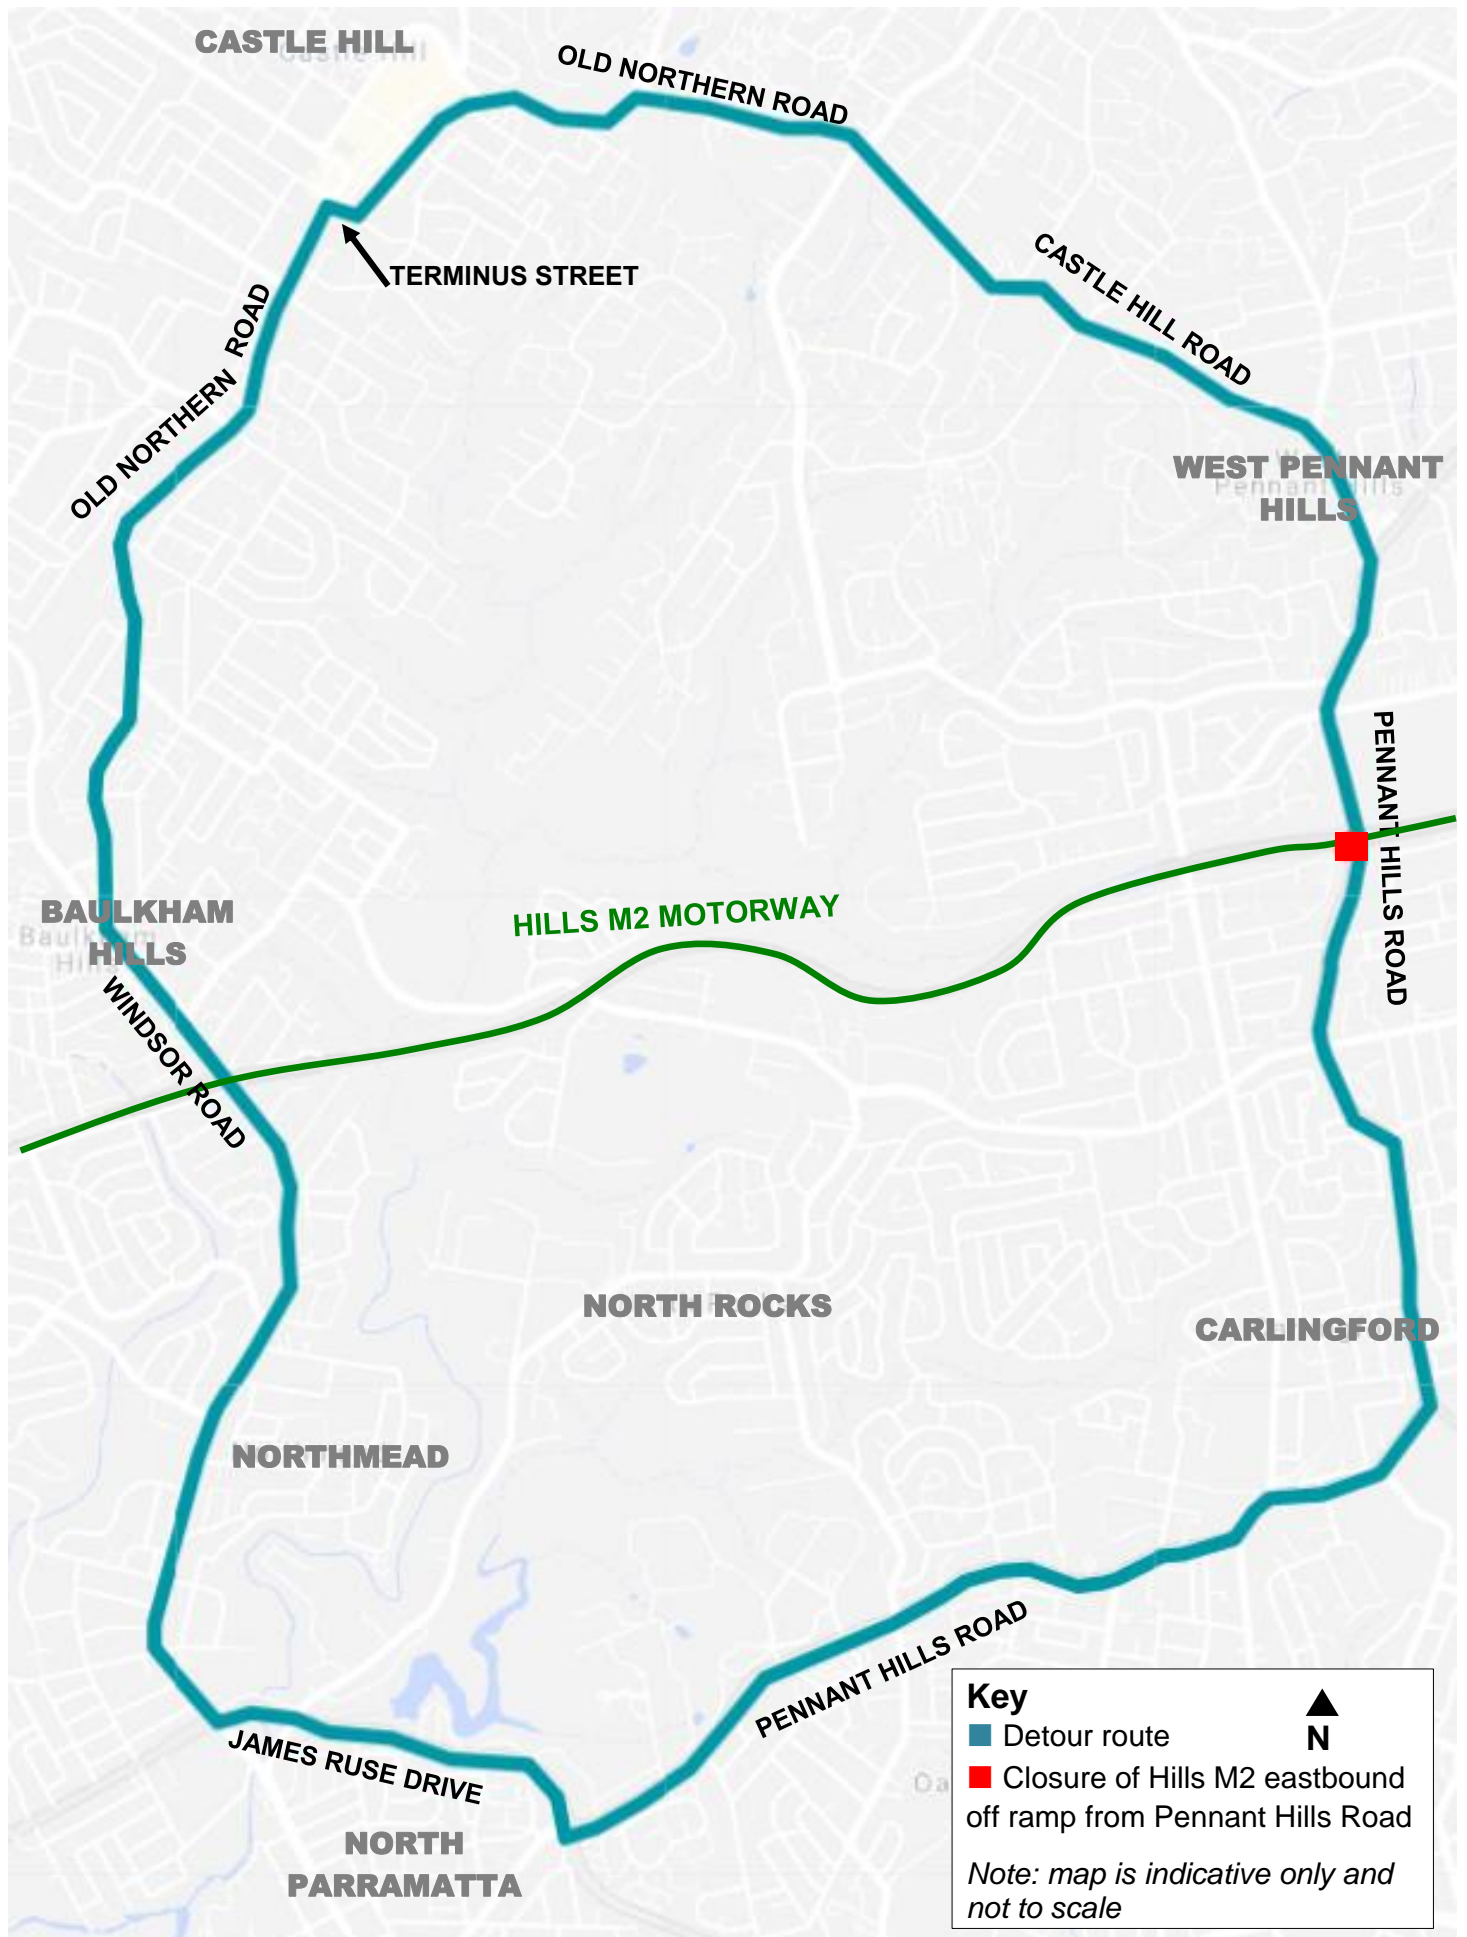

Dear resident,

19 May 2019

Ref: N0202m

Hills M2 Motorway ramp closures

As part of ongoing work to upgrade the Hills M2 ramps at Pennant Hills Road, there will be closures of the ramps at night.

To minimise impacts to motorists, the eastbound on ramp to Pennant Hills Road will be closed on **Thursday 23 May 2019 from 9pm to 5am** for oversize deliveries. If work is delayed it will be done on the next available night shift. Detour routes are available at **www.northconnex.com.au**. Our construction work will be noisy at times but we will do everything we can to minimise its impact for residents.

Please allow extra travel time and visit livetraffic.com, download Live Traffic App or call the Transport Management Centre 132 701 for the latest traffic information. For more information on the work call **1800 997 057** (24 hours) or email enquiries@northconnex.com.au.

The NorthConnex Team

Key

■ Work area

*Note: map is indicative only
and not to scale*

**M2 eastbound off ramp closed
Thursday 23 May 9pm-5am
No access to
Pennant Hills Road from M2**

If you need help understanding this information,
please call the Translating and Interpreting Service
on **131 450** and ask them to call us on **1800 997 057**

Key

- Detour route
- Closure of Hills M2 eastbound off ramp from Pennant Hills Road

Note: map is indicative only and not to scale