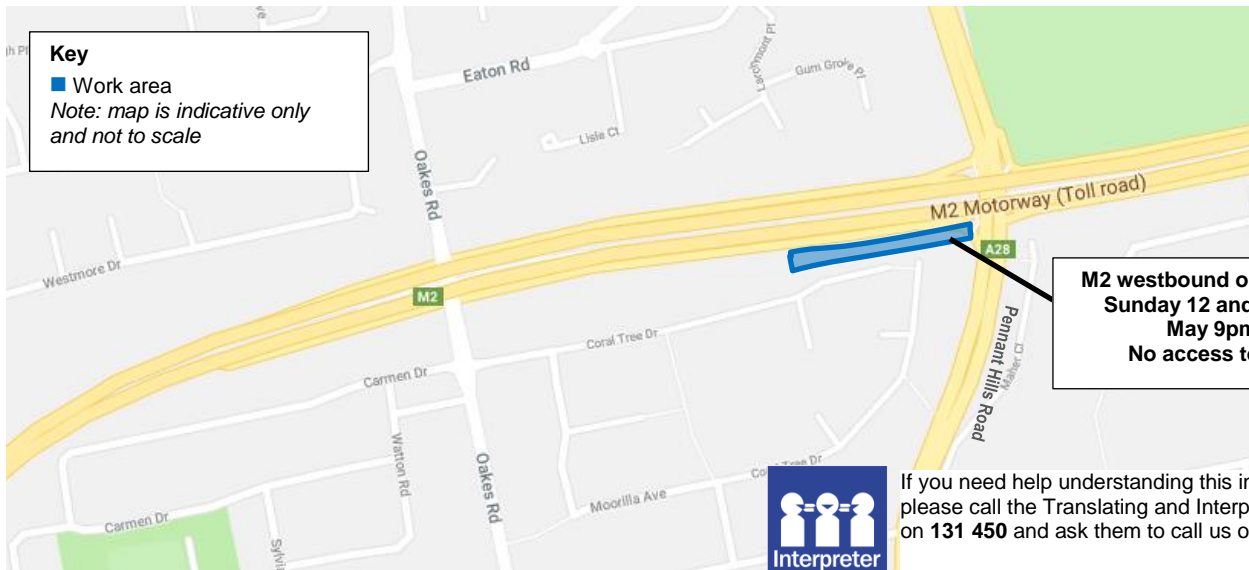

Dear resident,

9 May 2019

Ref: N02021

Hills M2 Motorway ramp closures

As part of ongoing work to upgrade the Hills M2 ramps at Pennant Hills Road, there will be closures of the ramps at night.

To minimise impacts to motorists, the westbound on ramp from Pennant Hills Road will be closed **on Sunday 12 May and Monday 12 May from 9pm to 5am**. If work is delayed it will be done on the next available night shift. Detour routes are available at www.northconnex.com.au. Our construction work will be noisy at times but we will do everything we can to minimise its impact for residents.

Please allow extra travel time and visit livetraffic.com, download Live Traffic App or call the Transport Management Centre 132 701 for the latest traffic information. For more information on the work call **1800 997 057** (24 hours) or email enquiries@northconnex.com.au.

The NorthConnex Team

Key

■ Work area

*Note: map is indicative only
and not to scale*

**M2 westbound on ramp closed
Sunday 12 and Monday 13
May 9pm-5am
No access to Hills M2**

If you need help understanding this information,
please call the Translating and Interpreting Service
on **131 450** and ask them to call us on **1800 997 057**