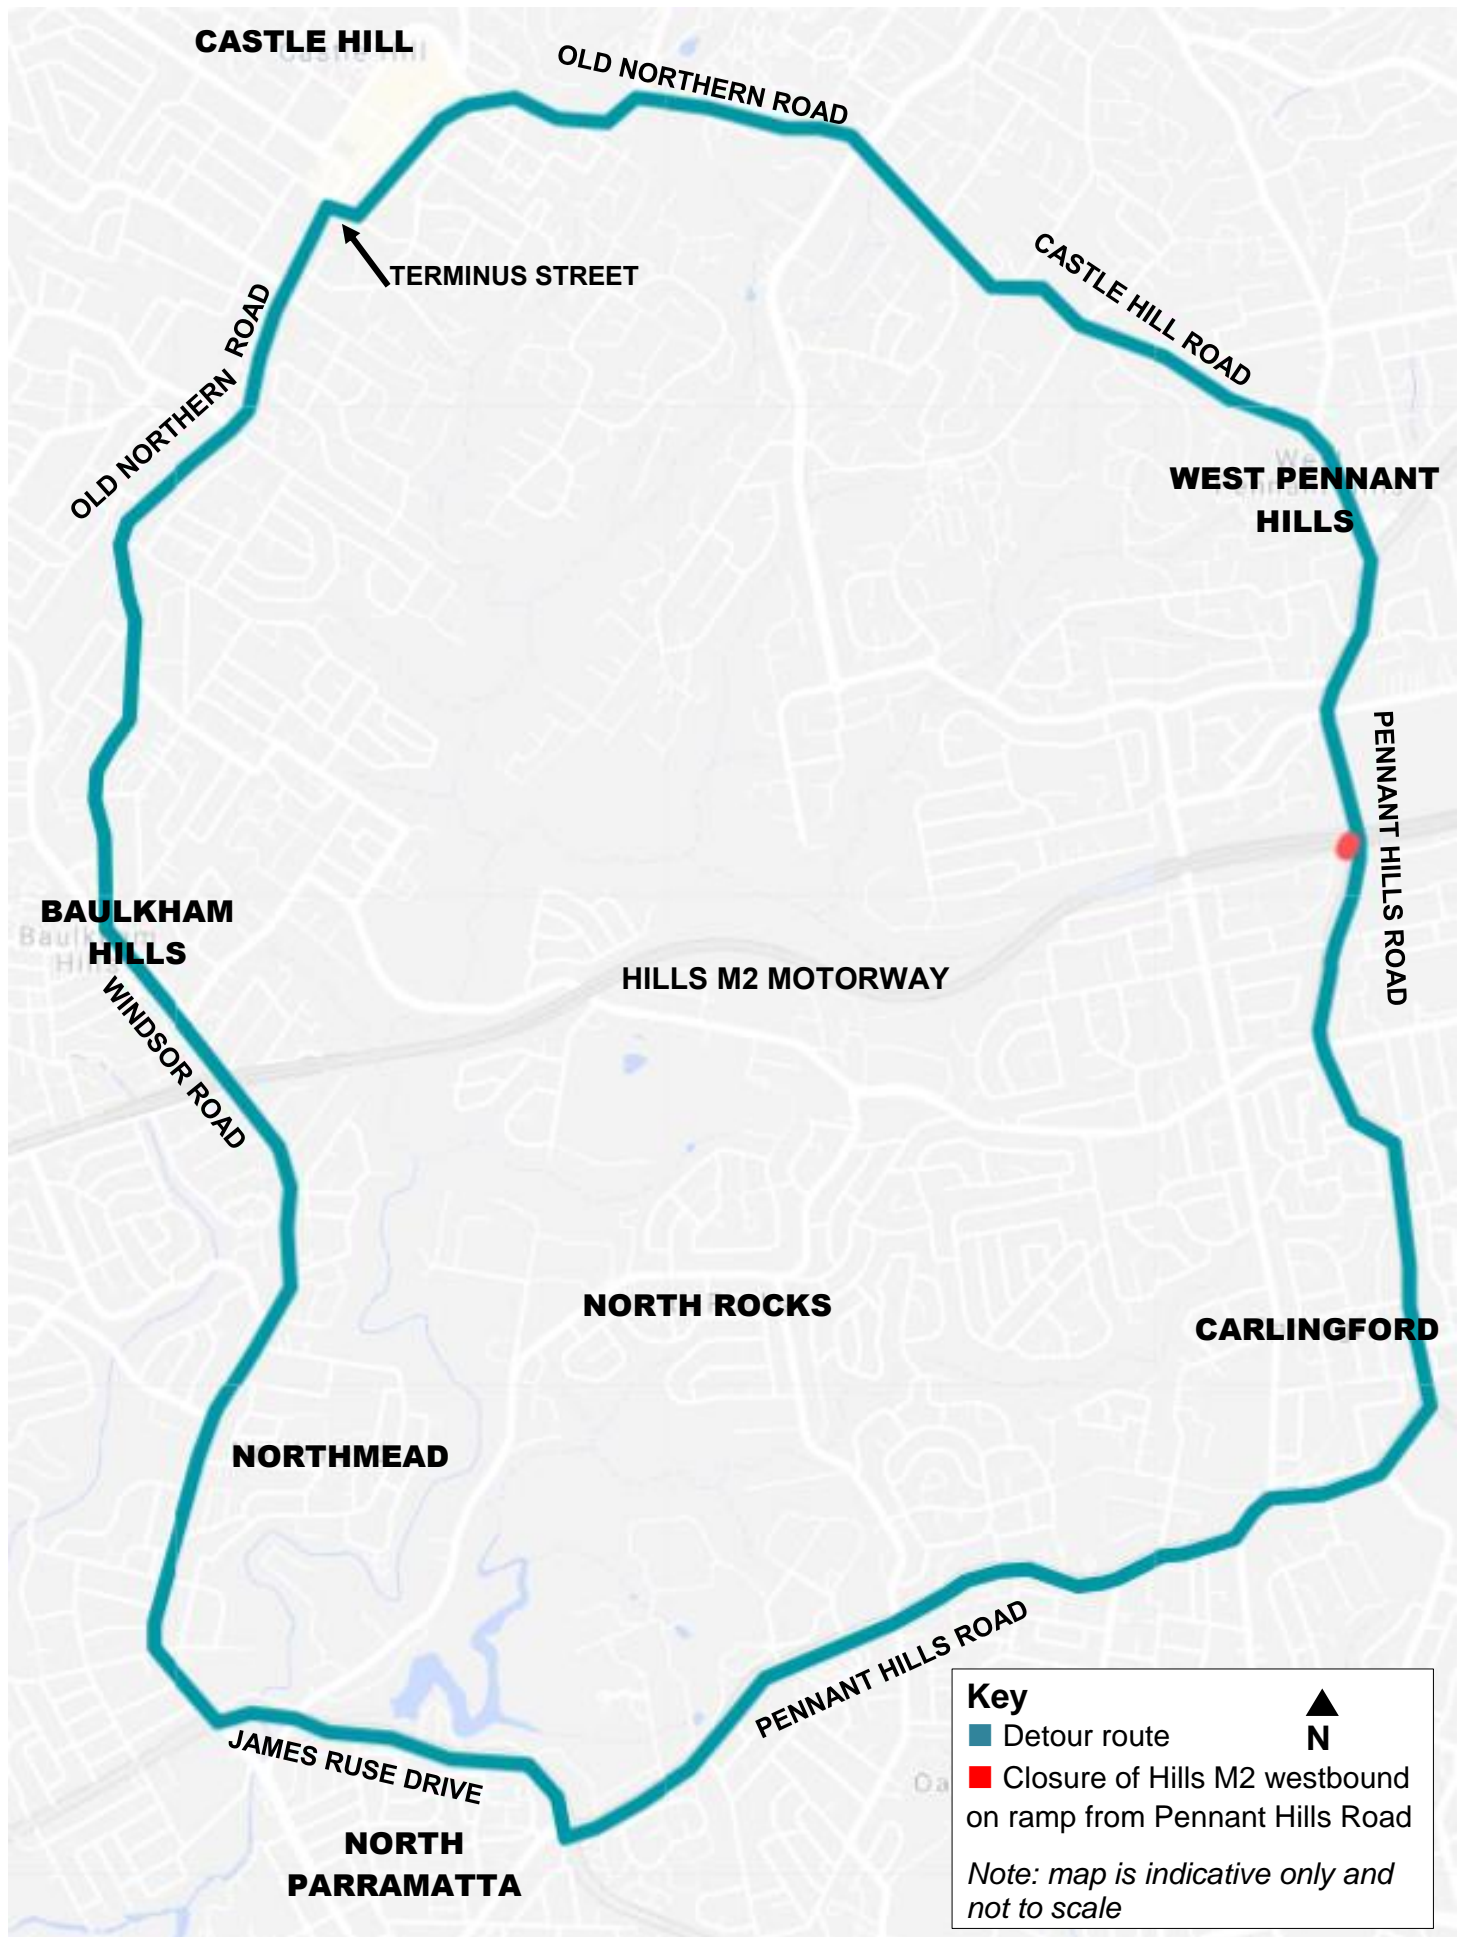

Dear resident,

9 May 2019

Ref: N02021

Hills M2 Motorway ramp closures

As part of ongoing work to upgrade the Hills M2 ramps at Pennant Hills Road, there will be closures of the ramps at night.

To minimise impacts to motorists, the westbound on ramp from Pennant Hills Road will be closed **on Sunday 12 May and Monday 12 May from 9pm to 5am**. If work is delayed it will be done on the next available night shift. Detour routes are available at www.northconnex.com.au. Our construction work will be noisy at times but we will do everything we can to minimise its impact for residents.

The NorthConnex Team

Key

■ Work area

*Note: map is indicative only
and not to scale*

**M2 westbound on ramp closed
Sunday 12 and Monday 13
May 9pm-5am
No access to Hills M2**

If you need help understanding this information,
please call the Translating and Interpreting Service
on **131 450** and ask them to call us on **1800 997 057**

CASTLE HILL

OLD NORTHERN ROAD

TERMINUS STREET

CASTLE HILL ROAD

WEST PENNANT HILLS

PENNANT HILLS ROAD

HILLS M2 MOTORWAY

BAULKHAM HILLS

WINDSOR ROAD

NORTH ROCKS

CARLINGFORD

NORTHMEAD

JAMES RUSE DRIVE

NORTH PARRAMATTA

PENNANT HILLS ROAD